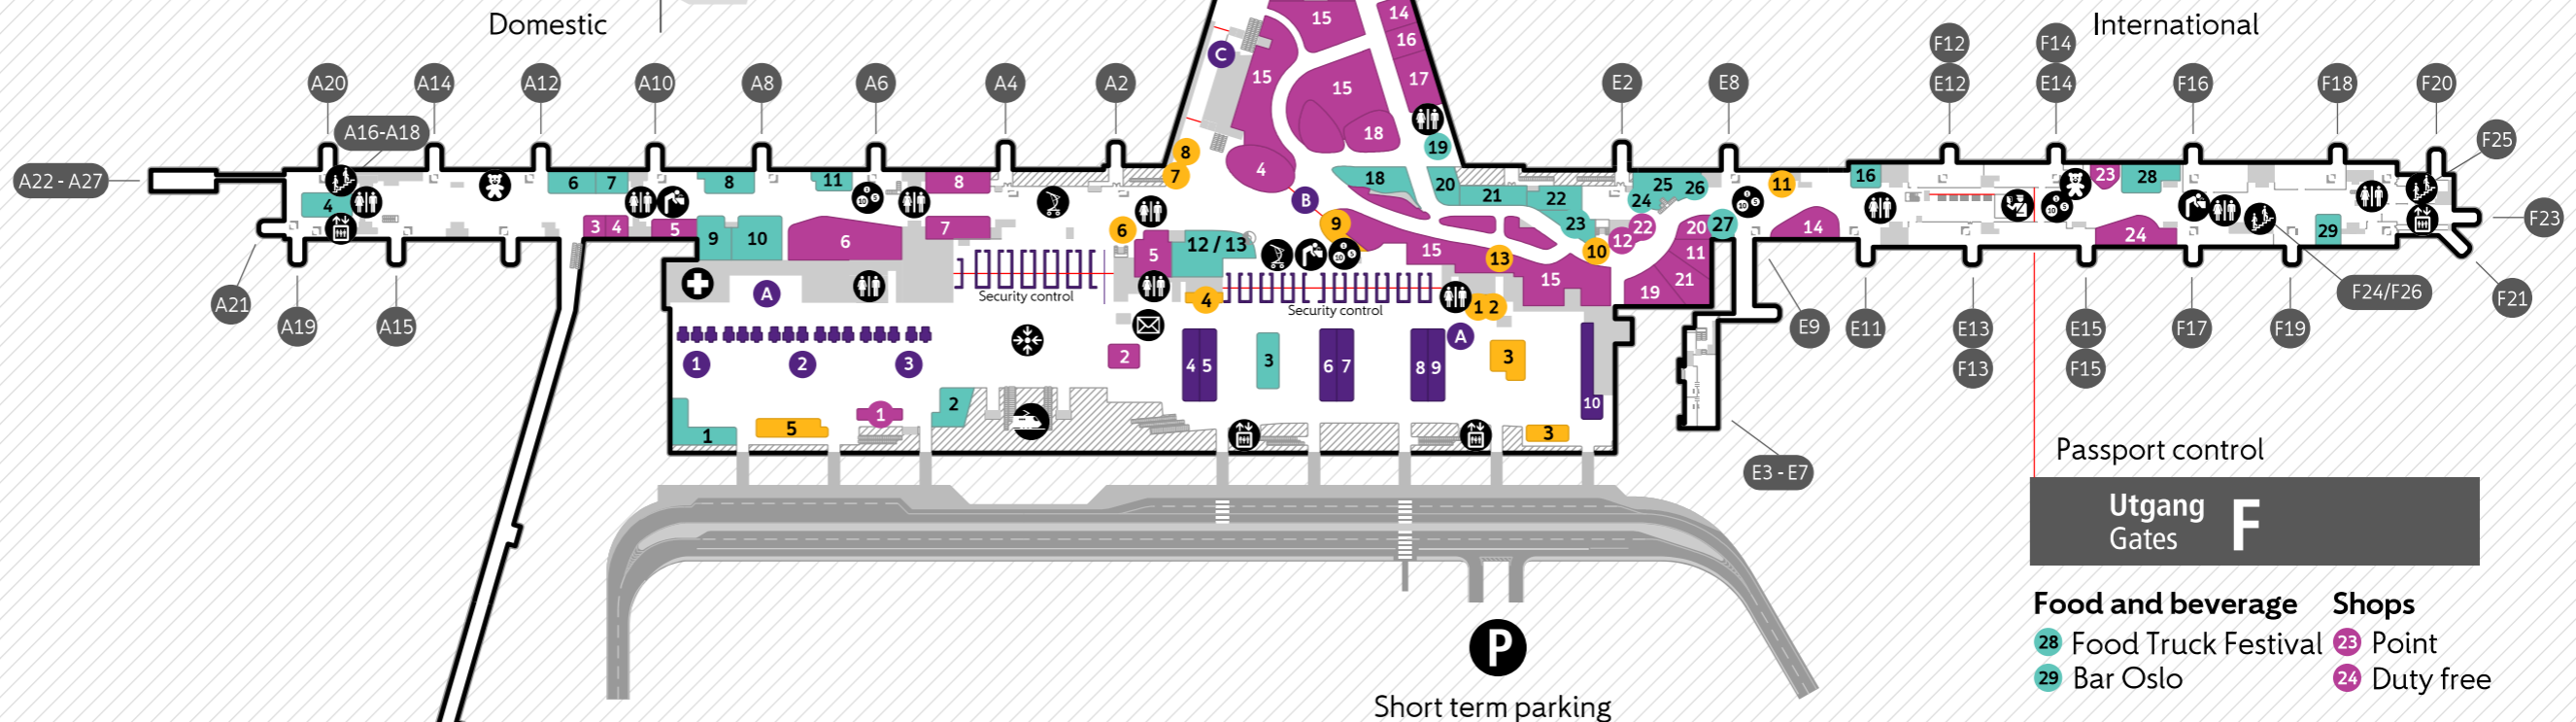

AVGANG DEPARTURES

Utgang Gates A, B, C Innland Domestic

Services

- 6 SAS Lounge
- 7 Norwegian service point
- 8 SAS / Star Alliance service point
- 9 DNB Bank Exchange / ATM

Food and beverage

- 4 Parken
- 5 News Bar
- 6 Two Tigers
- 7 Northland
- 8 Humle og Malt
- 9 Ritazza
- 10 Jamie's Deli
- 11 Fiskebaren
- 12 Bølgen & Moi
- 13 TGI Fridays
- 14 Norgesglaset

Shops

- 3 Elkjøp Travel
- 4 Tanum
- 5 Point
- 6 Travel Value
- 7 ÆRA Mann
- 8 ÆRA Dame
- 9 Cutters

Domestic

International

Utgang Gates D, E, F Utland International

Services

- 9 DNB Bank Exchange / ATM
- 10 SAS / OSL Lounges
- 11 SAS / Star Alliance service point
- 12 Norwegian service point
- 13 Global Blue tax refund

Shops

- 10 Narvesen
- 11 Tanum
- 12 Way Nor
- 13 Ting
- 14 Travel Value Fashion
- 15 Duty Free
- 16 ÆRA Men
- 17 ÆRA Active
- 18 ÆRA Women
- 19 Point
- 20 Thune
- 21 Dixons
- 22 Salmon House

Avgangshall Departure hall

Food and beverage

- 1 Flybar
- 2 Starbucks
- 3 W.B. Samson

Shops

- 1 Rolling Luggage
- 2 Point

Utgang Gates F

- Food and beverage**
- 28 Food Truck Festival
 - 29 Bar Oslo
- Shops**
- 23 Point
 - 24 Duty free