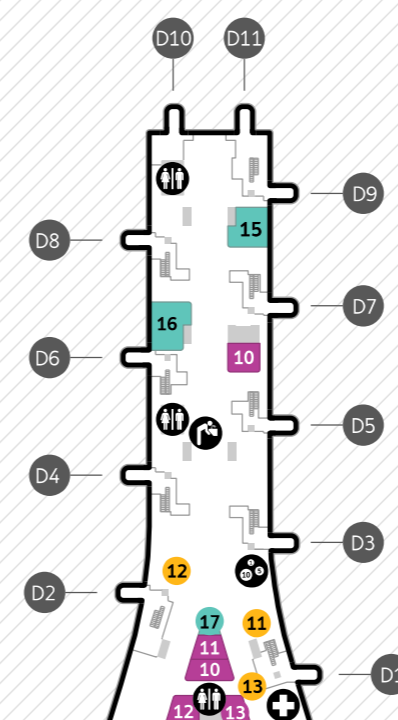

AVGANG DEPARTURES

Utgang Gates A, B, C Innland Domestic

Services

- 6 SAS Lounge
- 7 Norwegian service point
- 8 SAS / Star Alliance service point
- 9 DNB Bank Exchange / ATM

Food and beverage

- 4 Parken
- 5 News Bar
- 6 Two Tigers
- 7 Northland
- 8 Humle og Malt
- 9 Ritazza
- 10 Jamie's Deli
- 11 Fiskebaren
- 12 Bølgen & Moi
- 13 TGI Fridays
- 14 Norgesglaset

Facilities

- Toilets
- Strollers
- First aid rom
- Playground
- Work Zone
- Quiet rom / Chapel
- Elevator
- Stairs
- Exchange / ATM
- Mailbox
- Meeting Point
- Train station
- Passport control
- Parking
- Free water

Shops

- 3 Elkjøp Travel
- 4 Tanum
- 5 Point
- 6 Travel Value
- 7 ÆRA Mann
- 8 ÆRA Dame
- 9 Cutters

Domestic

International

Utgang Gates D, E, F Utland International

Services

- 9 DNB Bank Exchange / ATM
- 10 SAS / OSL Lounges
- 11 SAS / Star Alliance service point
- 12 Norwegian service point
- 13 Global Blue tax refund

Food and beverage

- 1 Flybar
- 2 Starbucks
- 3 W.B. Samson

Shops

- 1 Rolling Luggage
- 2 Point

Utgang Gates F

- Food and beverage**
- 28 Food Truck Festival
 - 29 Bar Oslo
- Shops**
- 23 Point
 - 24 Duty free