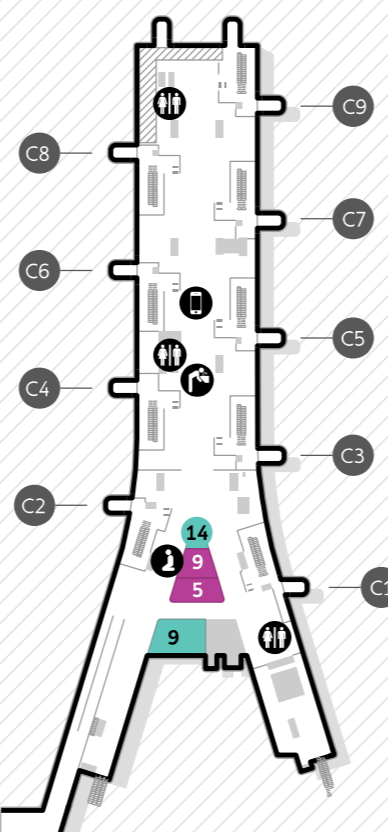

AVGANG DEPARTURES

Utgang Gates A, B, C Innland Domestic

Services

- 6 SAS Lounge
- 7 Norwegian service point
- 8 SAS / Star Alliance service point
- 9 DNB Bank Exchange / ATM

Food and beverage

- 4 Parken
- 5 News Bar
- 6 Two Tigers
- 7 Northland
- 8 Humle og Malt
- 9 Ritazza
- 10 Jamie's Deli
- 11 Fiskebaren
- 12 Bølgen & Moi
- 13 TGI Fridays
- 14 Norgesglaset

Facilities

- Toilets
- Strollers
- First aid rom
- Playground
- Work Zone
- Quiet rom / Chapel
- Elevator
- Stairs
- Exchange / ATM
- Mailbox
- Meeting Point
- Train station
- Passport control
- Parking
- Free water

Shops

- 3 Elkjøp Travel
- 4 Tanum
- 5 Point
- 6 Travel Value
- 7 ÆRA Mann
- 8 ÆRA Dame
- 9 Cutters

Domestic

International

Utgang Gates D, E, F Utland International

Services

- 9 DNB Bank Exchange / ATM
- 10 SAS / OSL Lounges
- 11 SAS / Star Alliance service point
- 12 Norwegian service point
- 13 Global Blue tax refund

Shops

- 10 Narvesen
- 11 Tanum
- 12 Way Nor
- 13 Ting
- 14 Travel Value Fashion
- 15 Duty Free
- 16 ÆRA Men
- 17 ÆRA Active
- 18 ÆRA Women
- 19 Point
- 20 Thune
- 21 Dixons
- 22 Salmon House

Avgangshall Departure hall